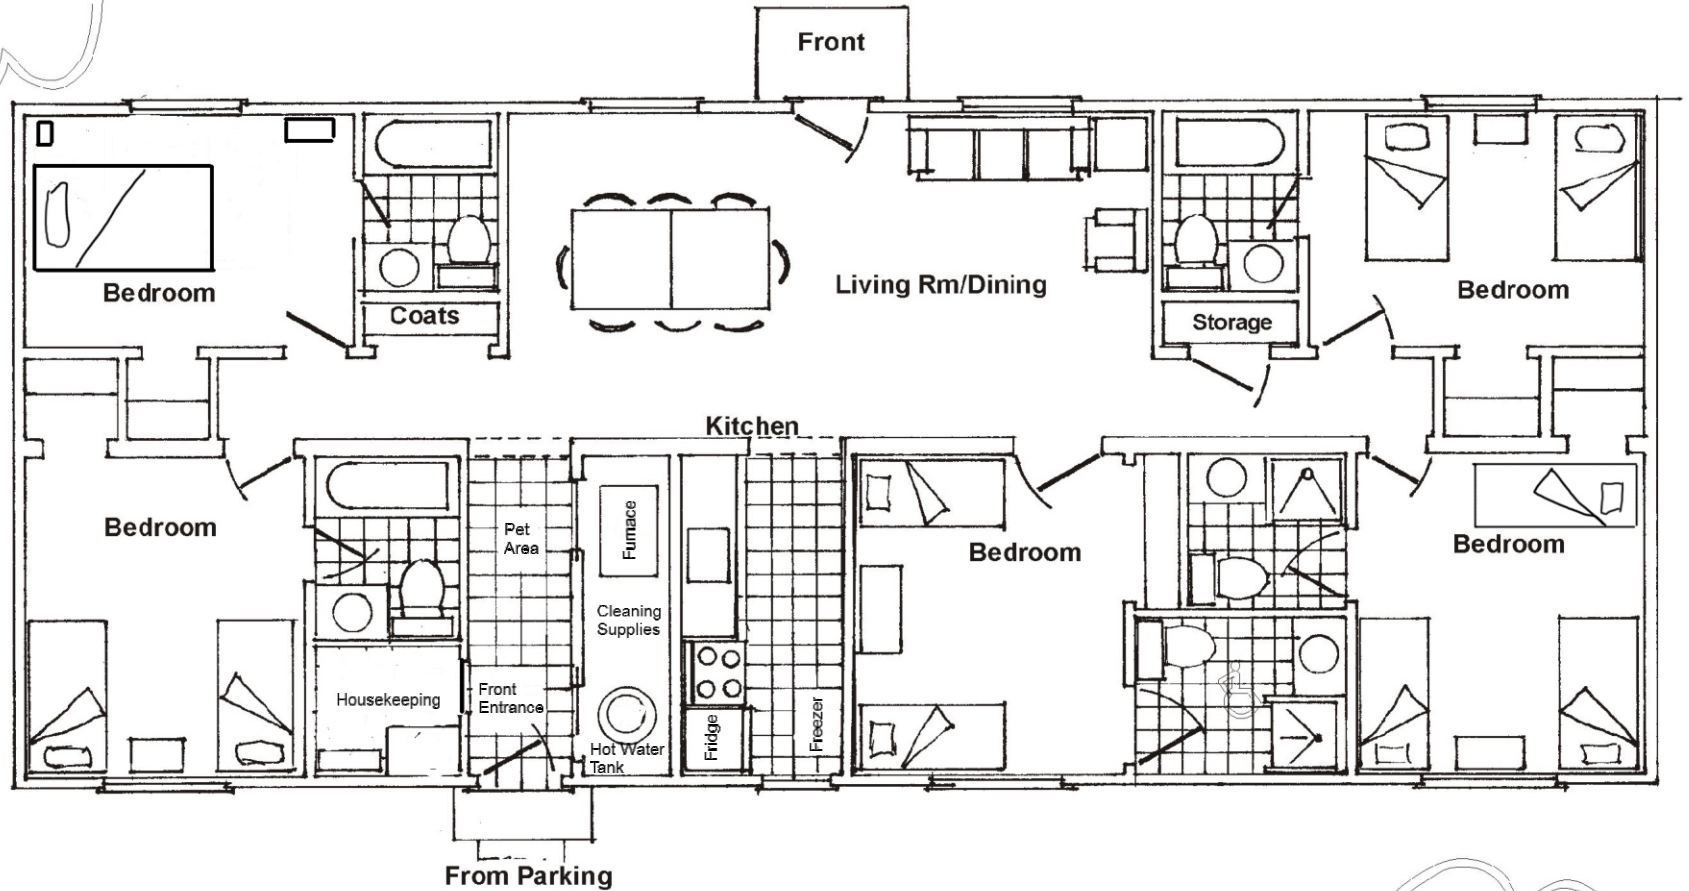

**RUNDLE'S MISSION
GUEST HOUSE
FLOOR PLAN**

Pigeon Lake

Features

- ◆ 5 FIVE FURNISHED BEDROOMS EACH WITH EN-SUITE BATH
- ◆ CENTRE BEDROOM WHEELCHAIR FRIENDLY
- ◆ FULLY EQUIPPED KITCHEN
- ◆ 12 X 24 FURNISHED COMMON ROOM
- ◆ PAVED WALKWAY FROM PARKING